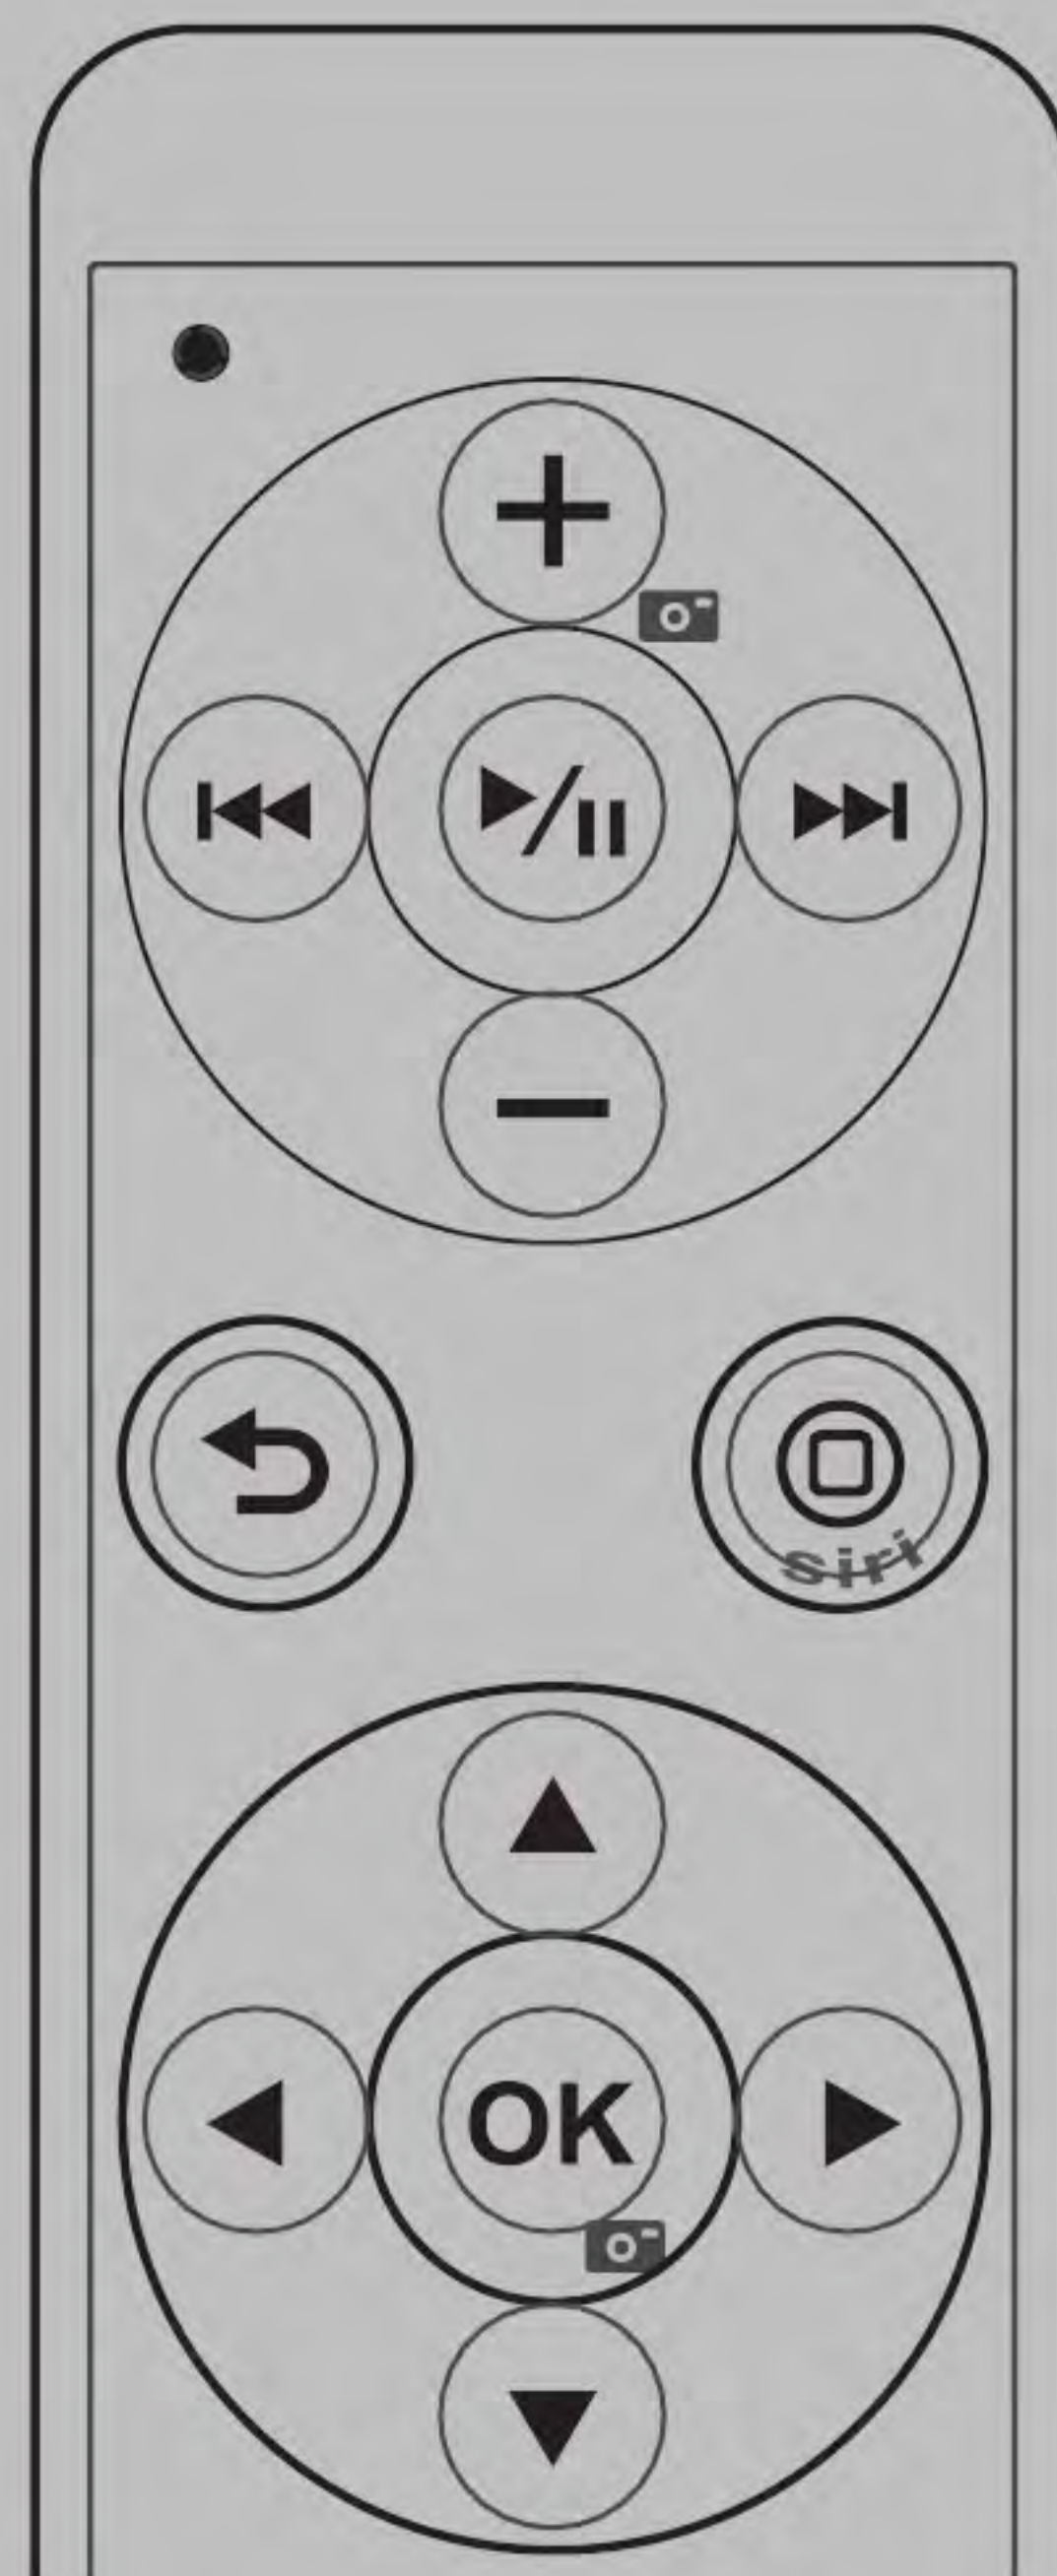

Home key

Press for 3 seconds to call out Siri

Media key

Photo taken in iOS

Backspace

Back to previous page

Editing key

Photo taken in Android

OS Compatibility	iOS/Android OS
Key Layout	12 keys
Key Switches	Metal Dome Type
Battery Type	Button Battery (CR2032U)
Bluetooth Data	Broadcom Bcm20730 BT3.0
Dimension	120 X 32 X 7.5mm
Weight	25 g

The calling out SIRI function only works on the iPhone/iPad without Home Button.