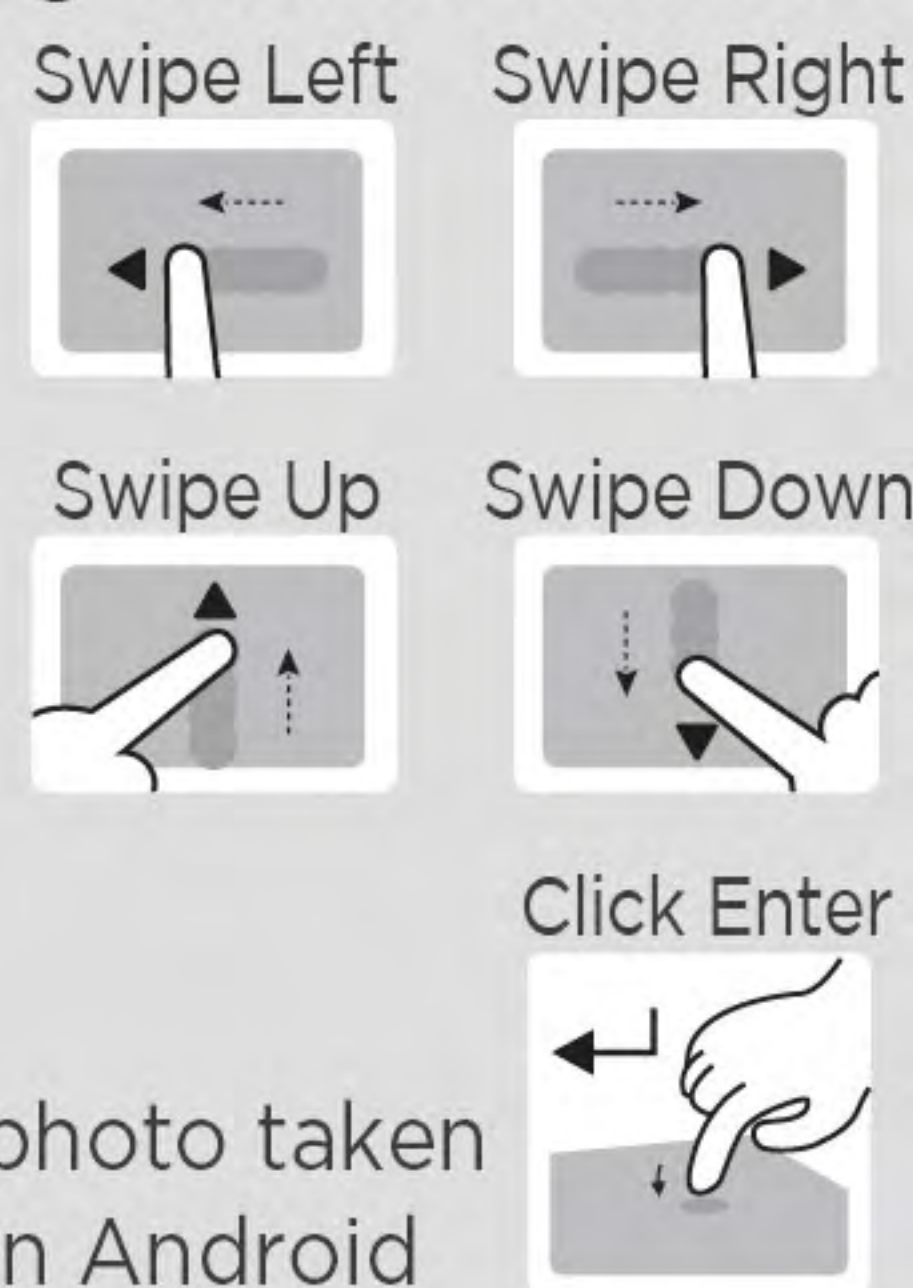

Bluetooth RemoteControl with Touchpad

Touchpad | Media keys | Presenter

Support: iPhone/iPad/MacBook/Android/Win

- 
MOUSE FUNCTION
- 
TOUCH PAD
- 
REMOTE CONTROL
- 
BLUETOOTH CHANNEL
- 
VIRTUAL KEYBOARD
- 
TAKE PHOTO
- 
ESC HOME
- 
MEDIA FUNCTION

Touchpad Function

Mouse: Cursor/Scrolling

Editing: Gesture execution

-  **Mouse/Editing**
Mode Switch
Editing mode: Press for 1 sec
Mouse Left Key
-  **Cursor/Scrolling**
Mode Switch
Scrolling mode: Press for 1 sec
Mouse Right Key
-  **Esc/Home key**
ESC Key
Home key: Press for 1 sec
-  **Bluetooth Channel**
Long press for 3 sec
-  **Virtual Keyboard**
Long press for 1 sec
-  **Media key**
V+:  photo taken in iOS