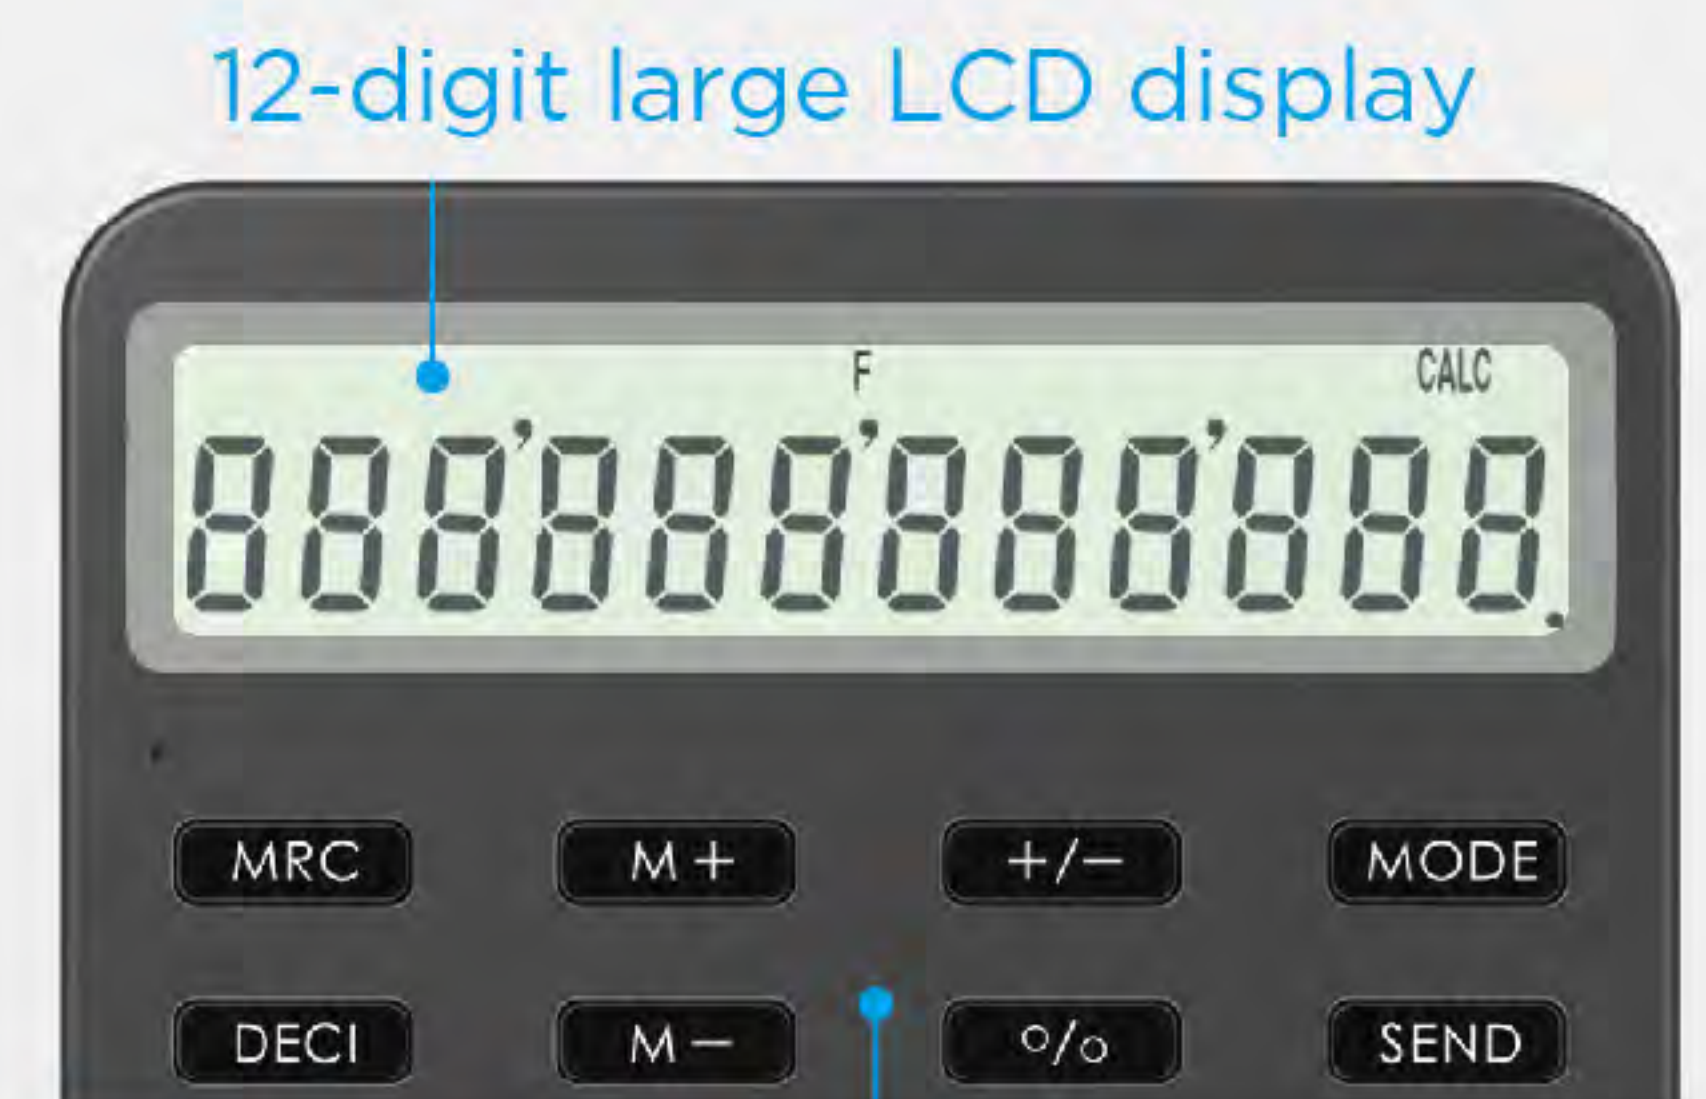

OS Compatibility	Win OS
Key Layout	22 keys
Key Structure	Scissors type
Keycap Size(pitch)	19 pitch
Cable Length(cm)	80 cm
Dimension	131 x 90 x 16 mm

2 USB 2.0 hubs available

Calculator Keypad

CKP-1000

- Plug-and-play Connectivity
- 12-digit large LCD display
- Digits on calculator can be sent to computer by SEND button

12-digit large LCD display

8 calculator hot keys:
MRC, DECI, %, MODE, M-, M+, +/-, SEND

OS Compatibility	Mac OS 10 above / Win Vista/7/8/10
Key Layout	19 keys + 8 functional hot keys
Key Structure	Scissors type
Keycap Size(pitch)	19 pitch
Battery Type	AAA x 1 (for Calculator)
Connector	USB A to USB C (Cable Length: 50 cm)
Dimension	149 x 86 x 21 mm