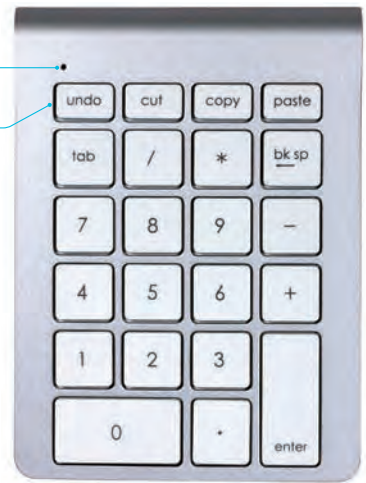

LED Indicator for Battery low and Pairing

4 Edit hot keys:
undo/cut/copy/paste