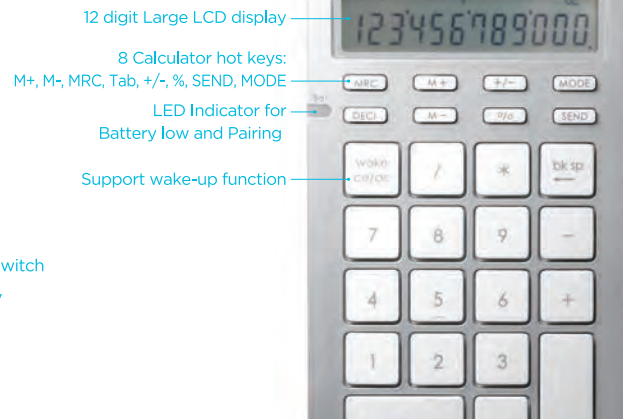

2 AAA

Power Consumption

Working: 3 mA

Sleeping: 100 uA

Dimension

155 x 95.5 x 21 mm

Weight

125 g

Bluetooth Calculator Keypad

Multi-Functions: Wireless Keypad & Calculator

- Bluetooth wireless technology range up to 10M
- Support Sleep and wake-up function
- Auto power-off function
- Selectable number of decimal places: (0,2,4)
- On/Off switch maximizes battery life