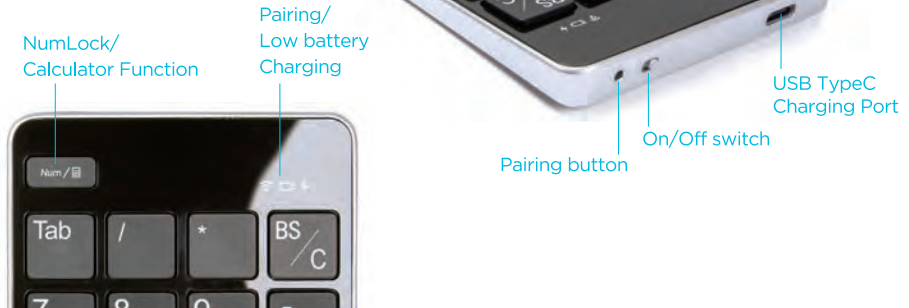

117.5 x 83 x 11.5 mm

Weight

60 g

Bluetooth Keypad

Quick access to All Clear (for Calculator) Application

- Ergonomic slope design can reduce wrist pressure
- Calculator function can be opened by single button pressing
- Support Sleep and Wake-up Function
- Quick access to Calculator Application
- On/Off switch maximizes battery life
- High quality scissors type key module

Bluetooth Keypad

Matching for Mac

WKP-3180M

- Ergonomic slope design can reduce wrist pressure
- Support Sleep and Wake-up Function
- On/Off switch maximizes battery life
- High quality scissors type key module